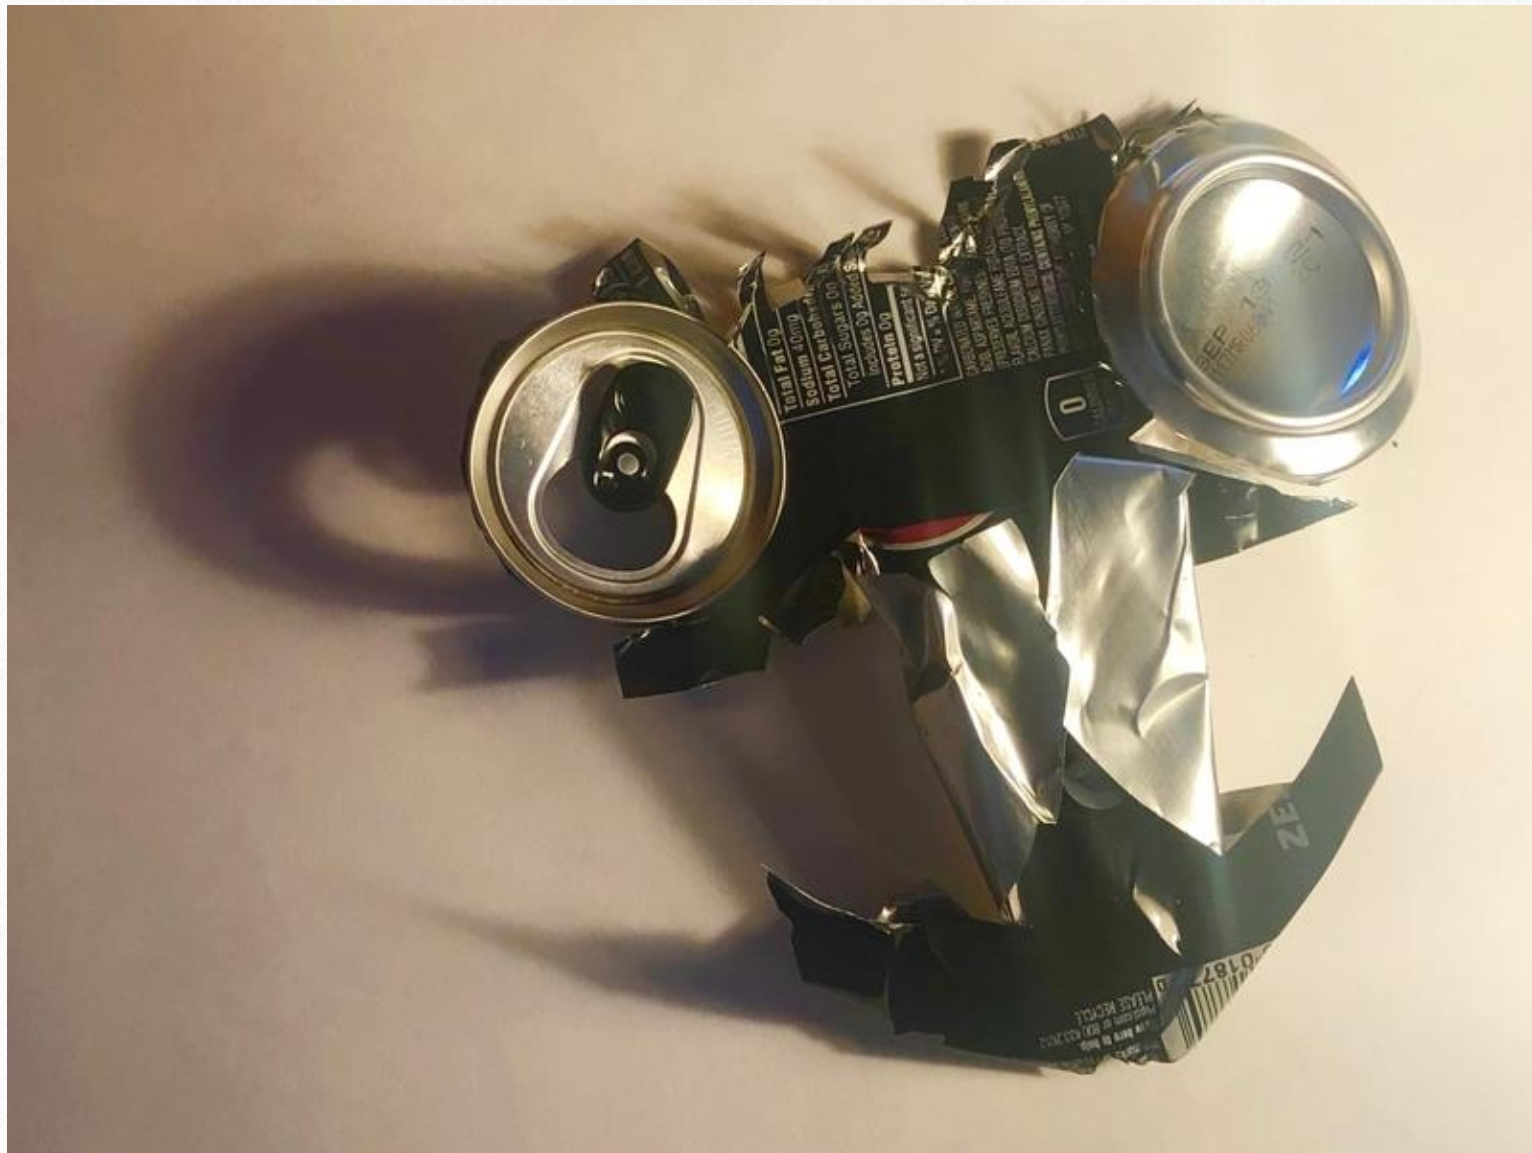

08-Royal Kiehl – Bad Dream